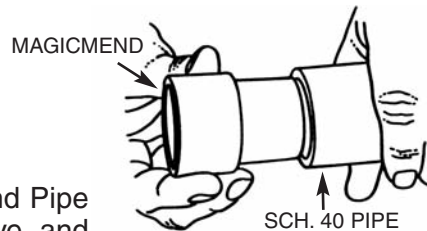

# MAGICMEND PIPE EXTENDERS

Save valuable fittings and time with the MagicMend Pipe Extenders. The MagicMend is extremely effective and easy to use. Simply cut the defective fitting from the system, remove it and install the extender. The MagicMend will work at any glued plumbing joint, providing a permanent, invisible repair with insignificant flow restriction. The MagicMend is available in 1/2" through 4" IPS sizes.

DESCRIPTION	PART NUMBER	IPS SIZE	QTY CASE	WT CASE	LIST PRICE
<b>MAGICMEND PIPE EXTENDERS</b> 	0301-05	1/2"	48	2	1.22
	0301-07	3/4"	48	2	2.02
	0301-10	1"	48	3	2.54
	0301-12	1 1/4"	48	5	3.05
	0301-15	1 1/2"	48	5	3.47
	0301-20	2"	48	8	3.84